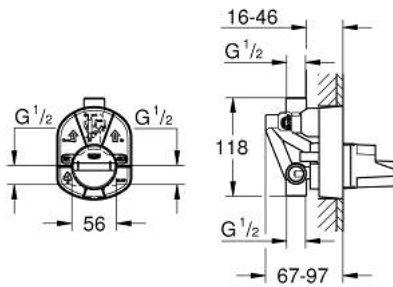

## 33 963 000 SINGLE-LEVER MIXER, CONCEALED BODY

### PRODUCT DESCRIPTION

- Colour: chrome
- for bath and shower
- without finishing trim set
- wall installation
- GROHE SilkMove 46 mm ceramic cartridge
- adjustable flow rate limiter
- top and bottom outlet 1/2"
- cap included
- diverter in set for final installation
- clockwise thread

## 33 963 000 **SINGLE-LEVER MIXER, CONCEALED BODY**

**SPARE PARTS**, January 1994 – now

1: Cartridge (Spare part-nr. 46048000)