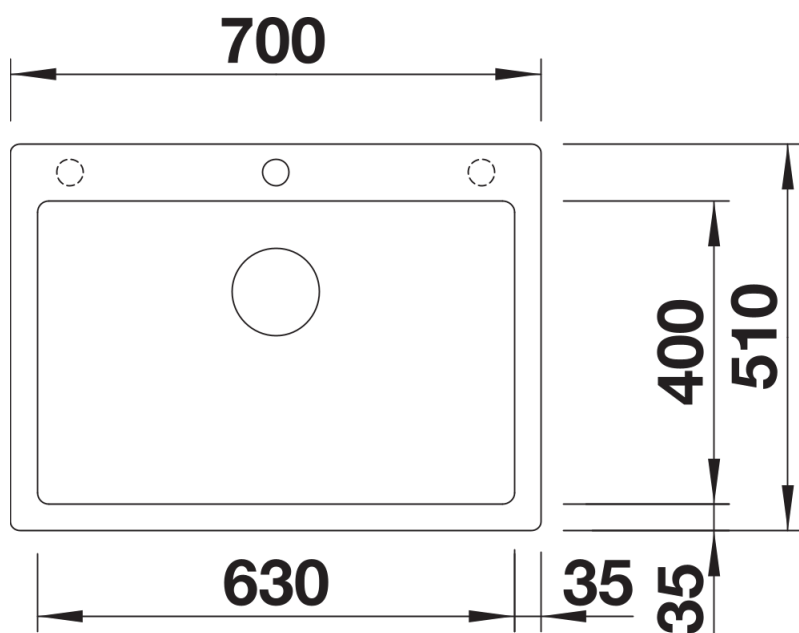

Product information sheet PLEON 8

Item no. 523043

Benefits

- Timelessly elegant, straight-lined design
- Single bowl with maximum volume thanks to particularly deep bowl
- Continuous, generous tap ledge and low-profile rim
- Easy to clean, flowing transition from the sink's rim to the tap ledge
- High-quality features with the covered C-overflow and InFino drain system – elegantly integrated and easy-care

Colours

Available colours:

- black
- anthracite
- rock grey
- volcano grey
- white
- soft white
- tartufo
- coffee

SILGRANIT anthracite

Planning information

- The optional ash compound chopping board can only be placed on the edge of the bowl if the diameter of the kitchen mixer tap is less than 48 mm.

Scope of supply

- waste kit with space-saving pipe
- 3 ½" InFino basket strainer

Details

Top view

Cut-out

Front view

Side view