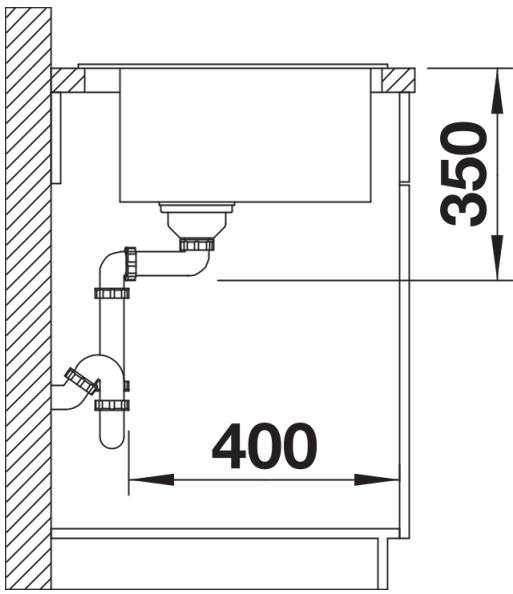

Product information sheet PLEON 8

Item no. 523043

Benefits

- Timelessly elegant, straight-lined design
- Single bowl with maximum volume thanks to particularly deep bowl
- Continuous, generous tap ledge and low-profile rim
- Easy to clean, flowing transition from the sink's rim to the tap ledge
- High-quality features with the covered C-overflow and InFino drain system – elegantly integrated and easy-care

Colours

Available colours:

- black
- anthracite
- rock grey
- volcano grey
- white
- soft white
- tartufo
- coffee

SILGRANIT anthracite

Planning information

- The optional ash compound chopping board can only be placed on the edge of the bowl if the diameter of the kitchen mixer tap is less than 48 mm.

Scope of supply

- waste kit with space-saving pipe
- 3 ½" InFino basket strainer

Details

Top view

Cut-out

Front view

Side view