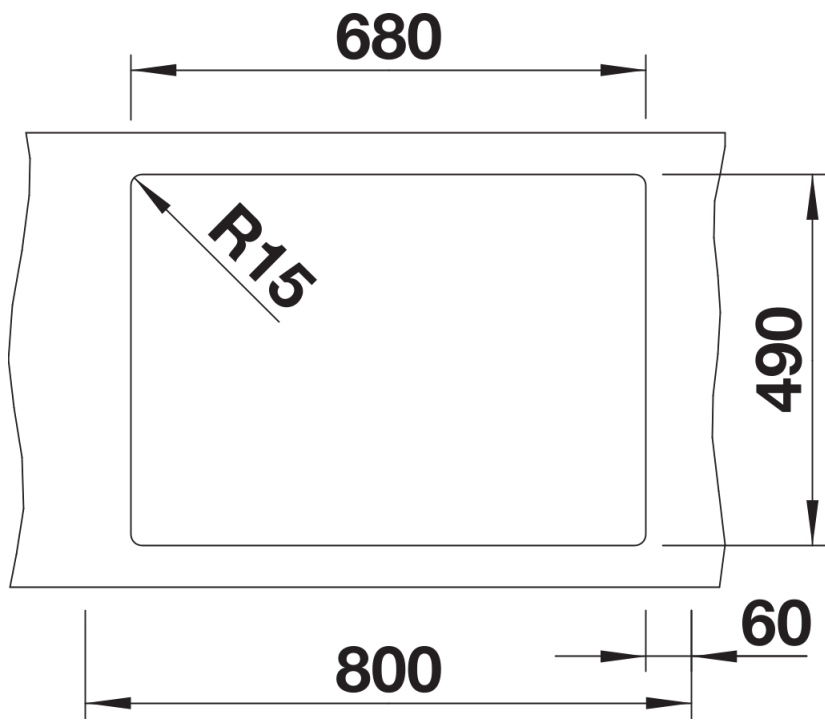

Product information sheet PLEON 8

Item no. 523043

Benefits

- Timelessly elegant, straight-lined design
- Single bowl with maximum volume thanks to particularly deep bowl
- Continuous, generous tap ledge and low-profile rim
- Easy to clean, flowing transition from the sink's rim to the tap ledge
- High-quality features with the covered C-overflow and InFino drain system – elegantly integrated and easy-care

Colours

Available colours:

- black
- anthracite
- rock grey
- volcano grey
- white
- soft white
- tartufo
- coffee

SILGRANIT anthracite

Planning information

- The optional ash compound chopping board can only be placed on the edge of the bowl if the diameter of the kitchen mixer tap is less than 48 mm.

Scope of supply

- waste kit with space-saving pipe
- 3 ½" InFino basket strainer

Details

Top view

Cut-out

Front view

Side view