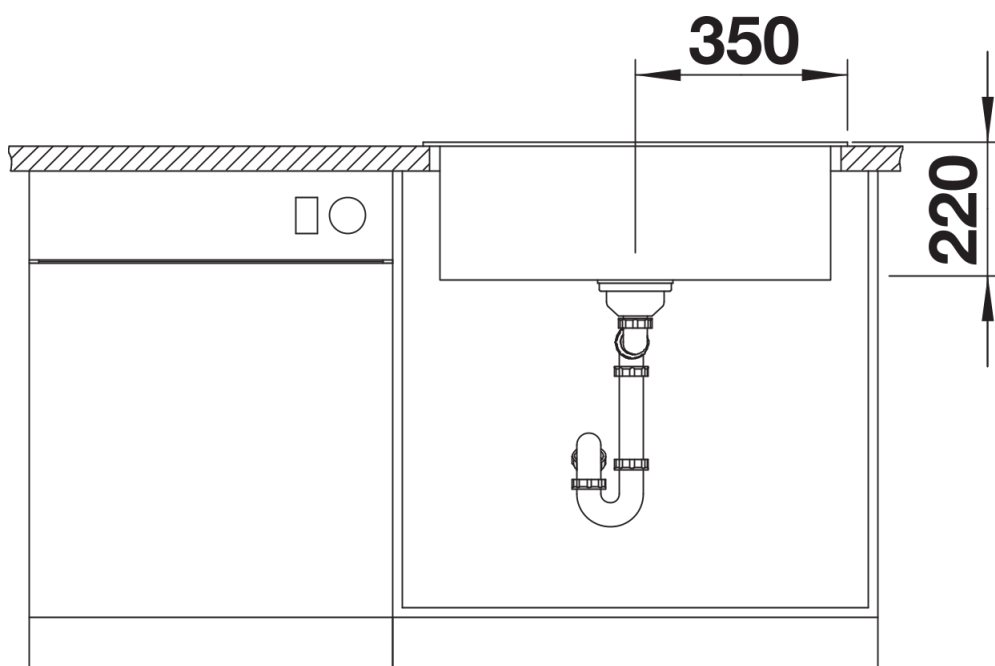

Product information sheet PLEON 8

Item no. 523043

Benefits

- Timelessly elegant, straight-lined design
- Single bowl with maximum volume thanks to particularly deep bowl
- Continuous, generous tap ledge and low-profile rim
- Easy to clean, flowing transition from the sink's rim to the tap ledge
- High-quality features with the covered C-overflow and InFino drain system – elegantly integrated and easy-care

Colours

Available colours:

- black
- anthracite
- rock grey
- volcano grey
- white
- soft white
- tartufo
- coffee

SILGRANIT anthracite

Planning information

- The optional ash compound chopping board can only be placed on the edge of the bowl if the diameter of the kitchen mixer tap is less than 48 mm.

Scope of supply

- waste kit with space-saving pipe
- 3 ½" InFino basket strainer

Details

Top view

Cut-out

Front view

Side view